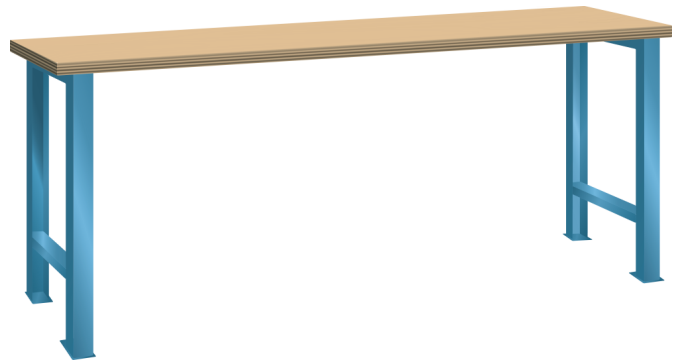

WORKBENCHES AND WORKSTATION SYSTEMS

WORKBENCHES

Thanks to the wide range of combination options, each workstation can be individually equipped with LISTA workbenches to optimise space. The combinable workbench tops, drawer cabinets, power unit cabinets, vices and rear panels can be organised to create optimum working conditions. The latest findings in ergonomics are incorporated and everything is delivered to the highest LISTA quality even for the most demanding working environments in workshops and heavy industry.

Workbenches: With multiplex or beech top including pre-assembly and fastening material. Drawer cabinet can be fitted on either the right or the left.

Multiplex top: It is made of steamed beech veneers glued in multiple layers, is waterproof and has bevelled edges as well as a sanded, oiled and waxed surface. The top is splashproof, dirt-repellent and largely insusceptible to oil and grease.

Product-specific benefits

- + **Maximum stability** with workbench load capacity up to 3 t, workbench tops extremely robust and resistant
- + **Outstanding design diversity** thanks to the wide range of components, substructures, materials and surfaces
- + **Maximum ease of use and ergonomics** with height-adjustable workbench leg assemblies for optimum working heights and leg room, as well as our modular superstructure system
- + **Easily adaptable** to new working environments through flexible integration and reconfiguration of all components in the modular system
- + **Full mobility** to different workstations when fitted with rubber or nylon castors for mobile use
- + **Quick and easy installation** as the workbench tops have pre-drilled holes including threaded inserts for fastening all substructures and drawer cabinets
- + **Universal superstructures**
- + **General benefits of the LISTA drawer cabinets**
- + **Desk chairs**